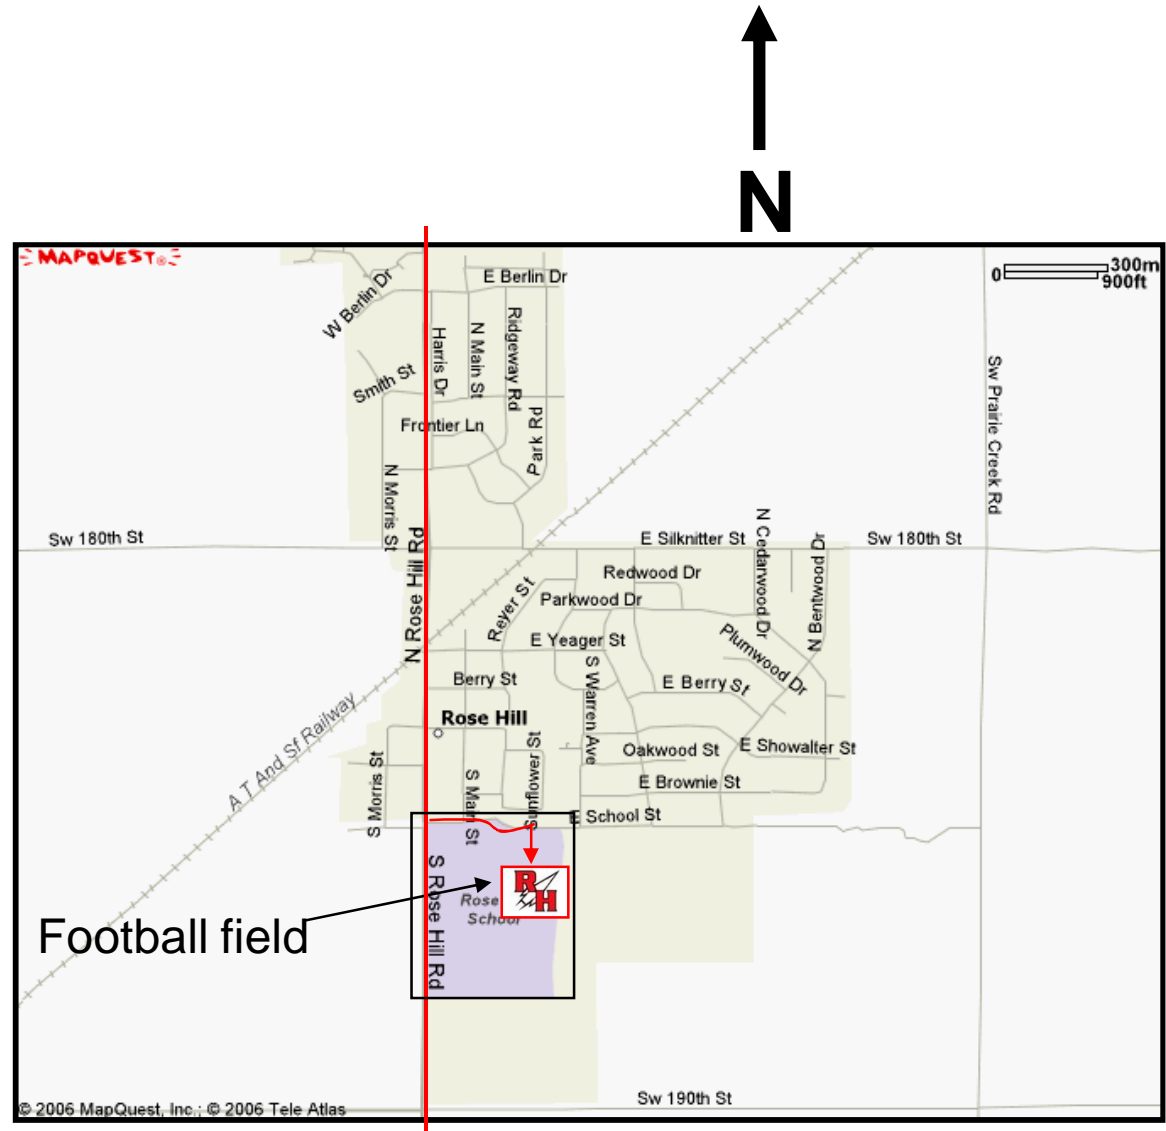

ROSE BOWL 2008:

Football field is located at the south end of Rose Hill.

If you mapquest type in:

218 E. School St.
Rose Hill, KS 67133

Take Rose Hill Rd / Andover Rd. to the south end of town and turn east onto School St. (traffic light).

School street 1½ blocks to football field parking lot.

Map 2 of 2

School St.

Rose Hill Rd. / Andover Rd