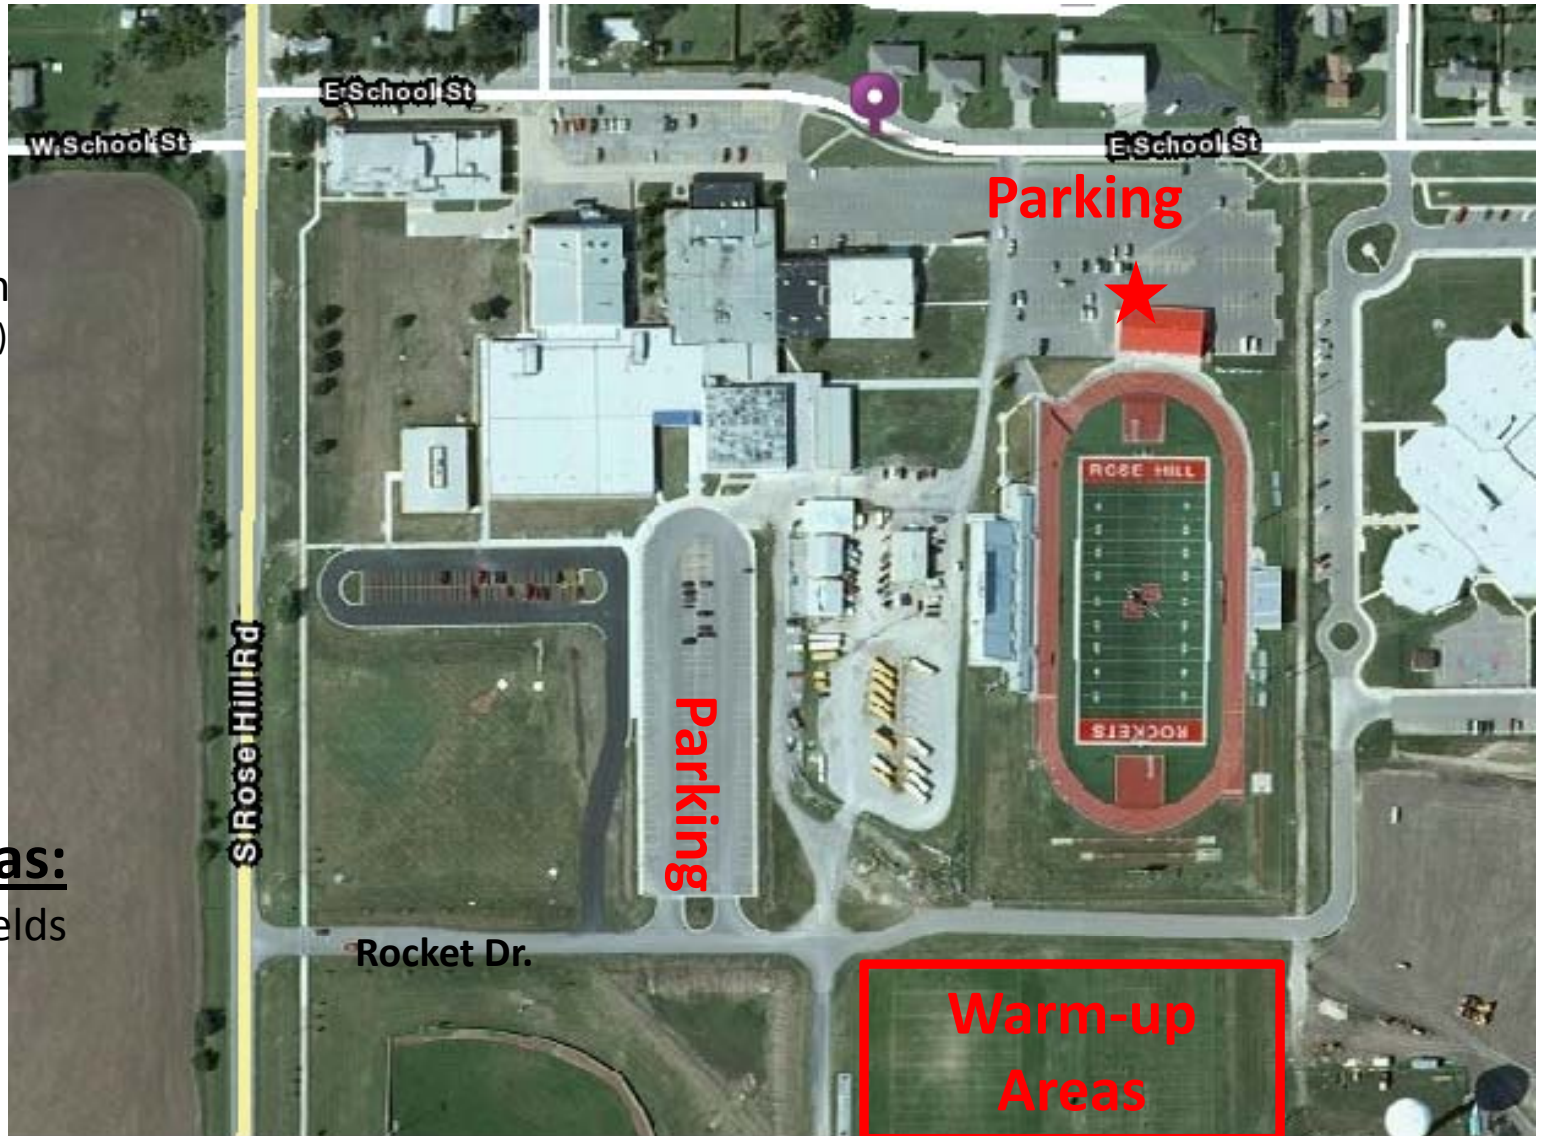

ROSE BOWL PRE-SEASON SCRIMMAGES

★ Team check-in
(Admittance gate)

Parking:

Rose Hill Rd. to:
E. School St.
or
Rocket Dr.

Warm-up Areas:

Practice football fields
located south of
football stadium.

For further assistance :